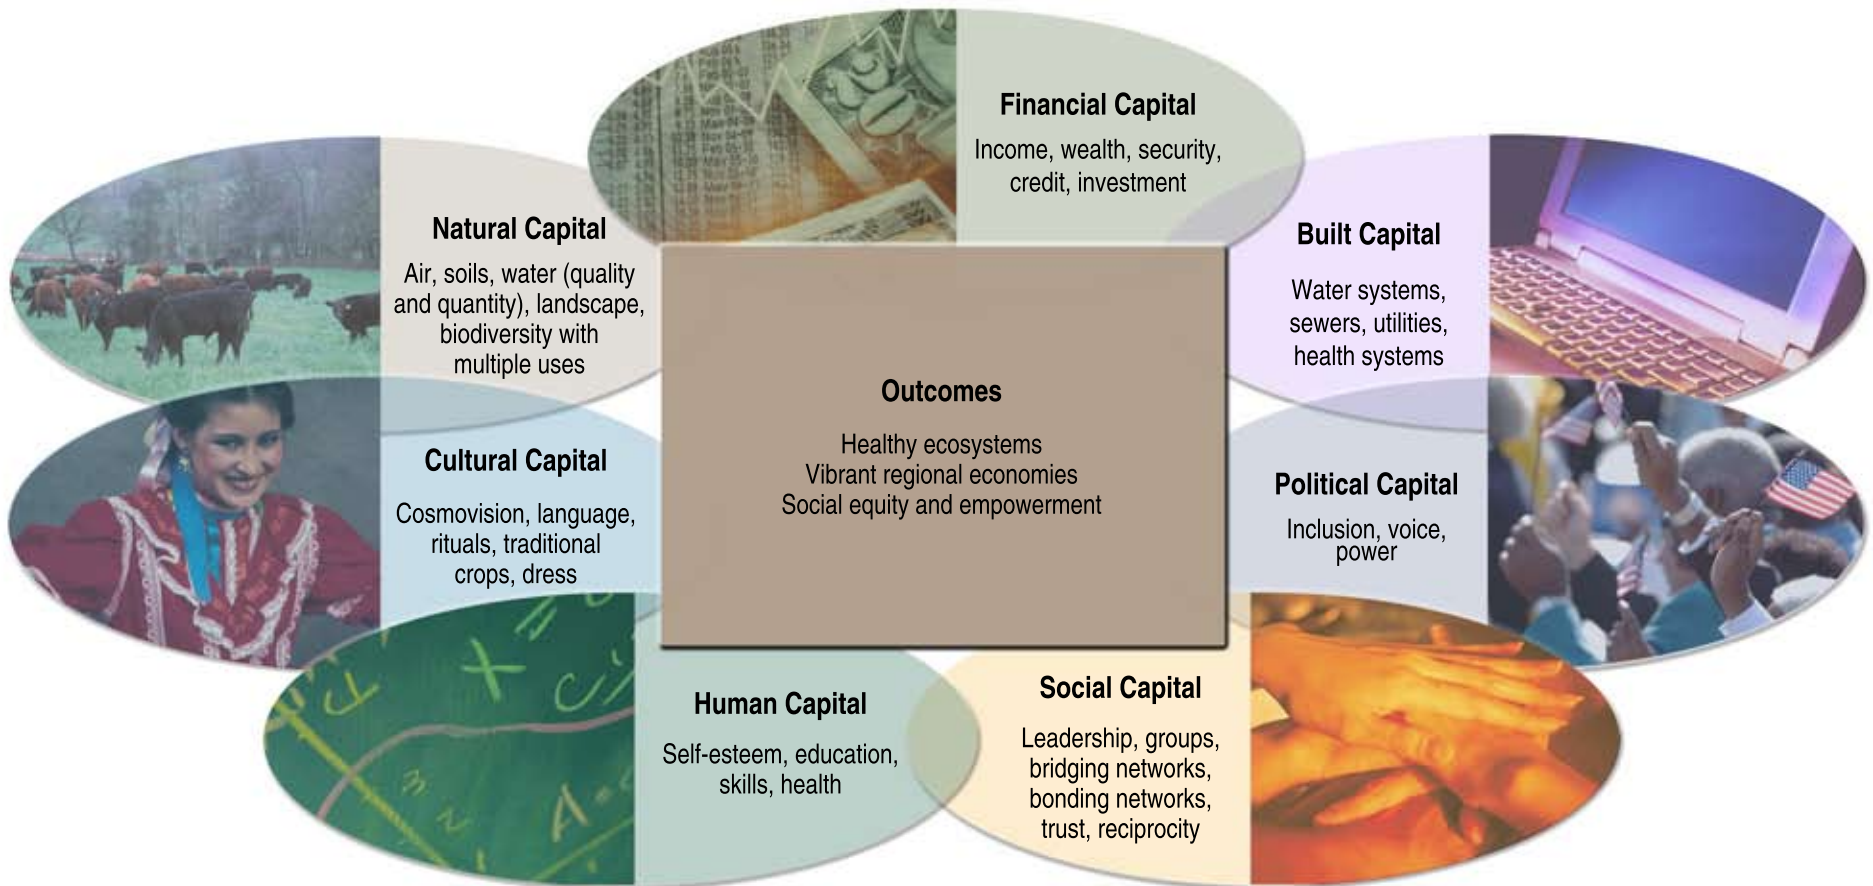

Community Capitals

NORTH CENTRAL REGIONAL CENTER FOR RURAL DEVELOPMENT
Iowa State University, 107 Curtiss Hall, Ames, IA 50011-1050
(515) 294-8321, (515) 294-3180 fax, www.ncrcrd.iastate.edu